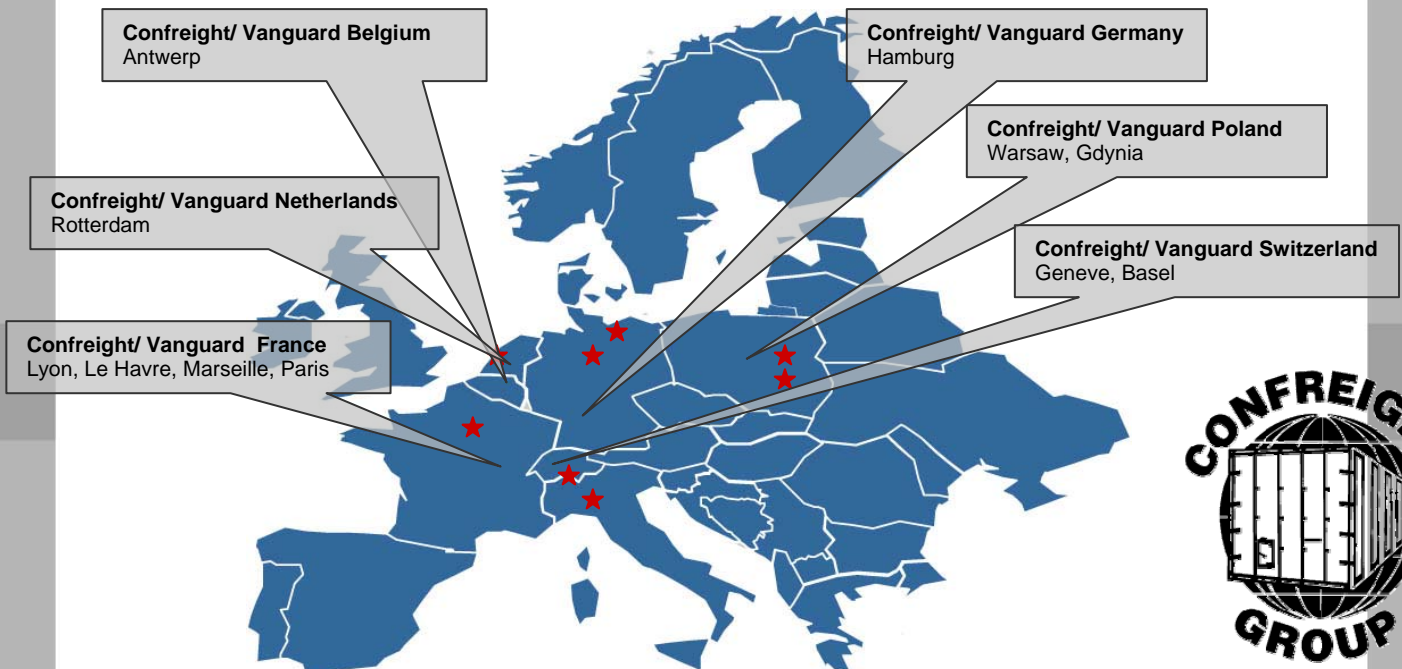

"Vanguard Logistics Expands into Europe"

- **Direct Consol Service ex Antwerp, Rotterdam to Sydney, Melbourne and Auckland. Brisbane via Sydney, Adelaide via Melbourne and Fremantle via Singapore.**
- **Ability to provide Multi-Country consolidations.**
- **Offices also located in France, Germany, Switzerland and Poland.**
- **A total of 11 offices in 6 countries providing competitive rates and services.**

Total Logistics Solutions

• Air Freight Services • Ocean Freight Services • Custom Brokerage • Global Project Shipping

www.vanguardlogistics.com.au / www.vanguardlogistics.co.nz

Vanguard Sydney
Gate 3B, 2 Bumborah Point Rd,
Port Botany NSW 2036
PO Box 177,
Botany NSW 1455
Ph: +61 2 9694 9900
Fax: +61 2 9666 8025